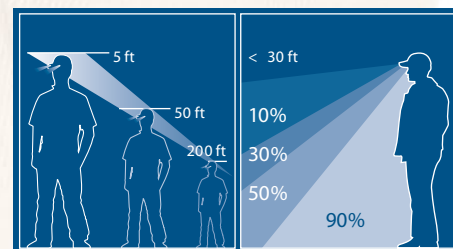

Don’t go out without your SolarLightCap from 2C.

When you’re outdoors and it’s dark, you need a light that’s handy and not a hassle to find or put on. Here’s the answer. Wear one of our caps and simply push the button on the peak and you’ve got a warm light shining at a carefully calculated angle, away from your face and other people’s eyes, out in front of you...with your choice of full beam, variable dimmer settings and flashing modes. There’s even an emergency/SOS flash in case you’re in trouble and need to signal your location.

It has taken 2C nearly 5 years to develop the SolarLightCap using NewGreenThinking and special 2CTechnology to maximize performance within a good looking, ergonomic design that has already been judged a TechnoFashion Award Winner .

Smart design combined with real functionality – get your SolarLightCap now.

- Easy to use one-button operation. Full beam or variable dimmer settings.
- Four modes:
  - Steady on
  - Alert flasher
  - SOS blinking
  - Partyflash
- Microprocessor controlled P.W.M. operation

Sometimes the simplest ideas are the best and what could be better than a cap you wear during the day like a normal cap (recharging itself in the process) that then becomes a light for the dark.

No need for batteries. You don’t need a spare hand to carry the flashlight. No fumbling around in the dark. Use your head with a SolarLightCap.